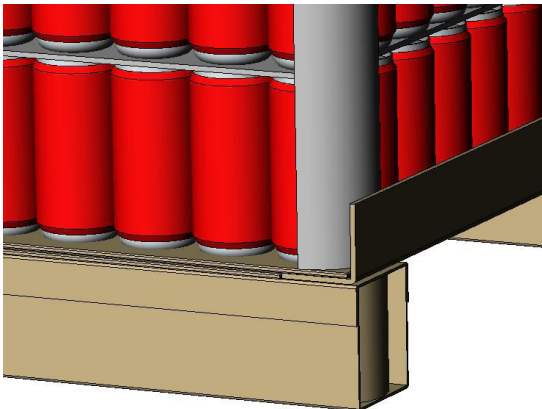

TRANSPORT PACKAGING SOLUTIONS

C-Profile

Protecting the round corners

- 100% carton board
- For round corners
- ISPM-15 compliant
- Lightweight and strong
- Ecological board alternative

Sustainable packaging is your contribution to the environment

SIZES

Standard Width (B) ¹	85 or 100 mm ± 5 mm
Length (L)	50 - 3000 mm ± 2 - 5 mm
Thickness (D)	2 - 5 mm ± 0.2 - 0.4 mm
Profilator radius (R)	HS: 60 mm ± 10 mm BIO: 50 mm ± 10 mm

Commonly used for bottles, cans, barrels, paper rolls, textiles, furnitures, etc.

QUALITIES

- Bio/kraft 100% recyclable product
- Kraft HS moisture resistant quality

C-profile can be provided in brown and white colour.

A solution in accordance with current environmental philosophy gives a good image and reflects a company's ability to react to changes.