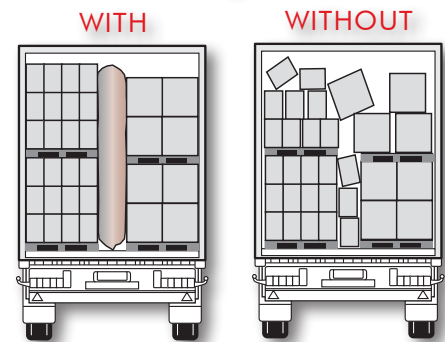

A VARIETY OF SIZES AND STRENGTHS AVAILABLE. ASK US!

- constructed of multiple layers of high-strength Kraft paper and an inner plastic lining that protects against loss of air pressure
- the fast filling valve can be used several times, allowing for multiple use of the bag
- easy to use and adapt to different sizes of space
- a quick, convenient and cost-effective way to secure your cargo

Eltete Dunnage Bags will avoid any collapsing of the cargo.

SPECIFICATIONS

Size	Various sizes
Construction	1-4 ply
Paper Clupak	100-120g/m ² /layer
Liner	HDPE 170μ
Working pressure	Up to 0,35 bar
Usage with loads	Up to 20 tons
Max VOID	45 cm
Temperature range	-30 to +70 °C
Valve	Fast filling multi-use valve